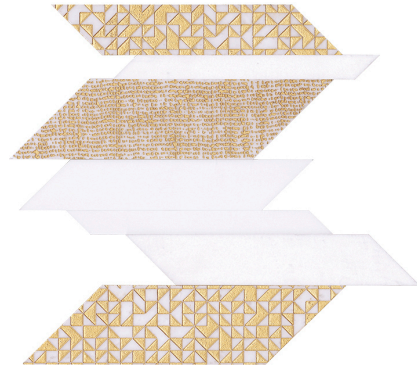

Model: CALLANISH GOLD

Codes: 100272787

Group: G-148

Format: 22,5X34X0,75-1-1,25CM

### RECOMMENDATIONS

Recommended adhesive	100031188 SUPER-ONE N BLANCO 25KG
Recommended joint	No admite rejuntado
Recommended joint (wet area)	No Procede
Recommended adhesive (wet area)	No Procede

### FEATURES

Product manufactured on a mesh that makes installation easier.

Material that stands out for having an asymmetrical surface.

Gloss-free

Material suitable for use on indoor walls.